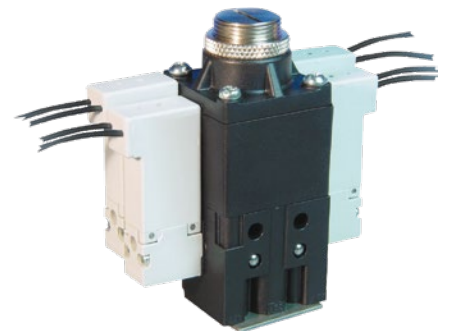

KENDRION SOLUTIONS

The extra lying comfort

Air cushion control for dental treatment center

To increase patient comfort, treatment units in the field of dental technology offer a variety of innovative solutions. Especially during longer treatment sessions, the physical comfort considerably contributes to the overall well-being of the patient.

This custom designed unit is available with active lumbar support and a massage function. For this purpose, two air chambers inside the back rest of the unit are inflated and deflated reciprocally.

Comfortable massaging is accomplished by respective adjustment of the inflation and deflation cycles.

Product features

- Compact design
- Precise pressure control
- Exceptionally quiet for superior patient comfort

Kendrion Kuhnke Automation GmbH

Lütjenburger Strasse 101
23714 Malente
Germany

T +49 4523 402-0
T +49 4523 402-201
sales-ics@kendrion.com
www.kendrion.com

67/10